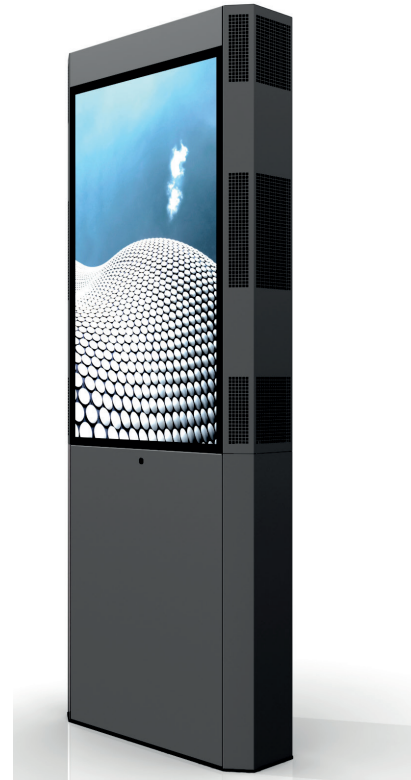

Dual Sided Outdoor Totem 55"

HI-ND Dual Sided Outdoor Totem is perfect for marketing and information outside. HI-ND can support you with concrete blocks for approved grounding. The standard color is black but other colors can be ordered upon request.

TECHNICAL DRAWING

SPECIFICATION

FEATURES

- Sizes 55"
- Designed for Samsung OH55A-S
- Space for router
- Black as standard colors
- Other colors upon request

MATERIALS

- Powder coated metal

POWDER COATING OPTIONS

Black, RAL 9005str
Custom color upon request

PART NO AND DESCRIPTION

OD5517-8201-02 Dual Sided Outdoor Totem 55", Black