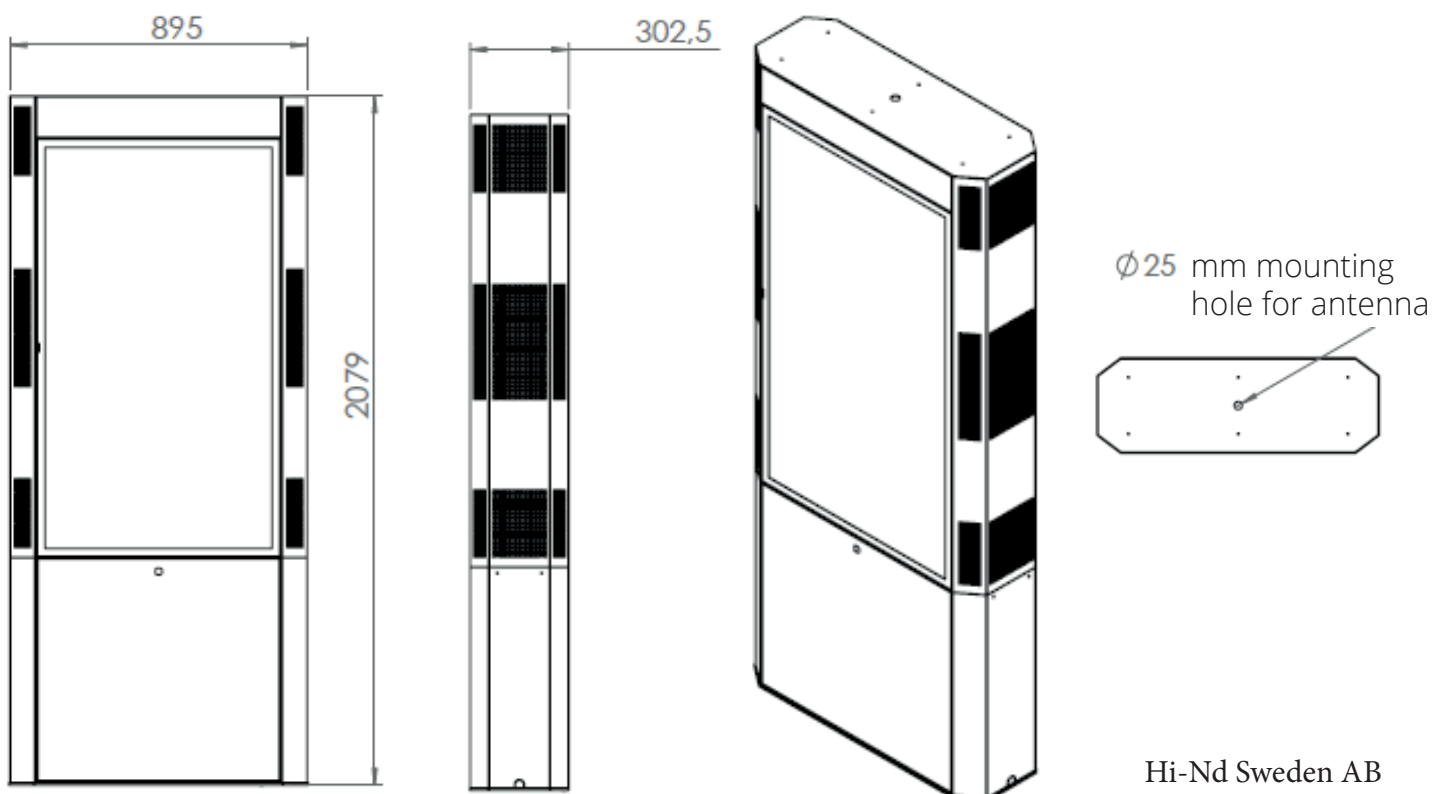

Dual Sided Outdoor Totem 55"

HI-ND Dual Sided Outdoor Totem is perfect for marketing and information outside. HI-ND can support you with concrete blocks for approved grounding. The standard color is black but other colors can be ordered upon request.

TECHNICAL DRAWING

SPECIFICATION

FEATURES

- Sizes 55"
- Designed for Samsung OH55A-S
- Space for router
- Black as standard colors
- Other colors upon request

MATERIALS

- Powder coated metal

POWDER COATING OPTIONS

Black, RAL 9005str
Custom color upon request

PART NO AND DESCRIPTION

OD5517-8201-02 Dual Sided Outdoor Totem 55", Black